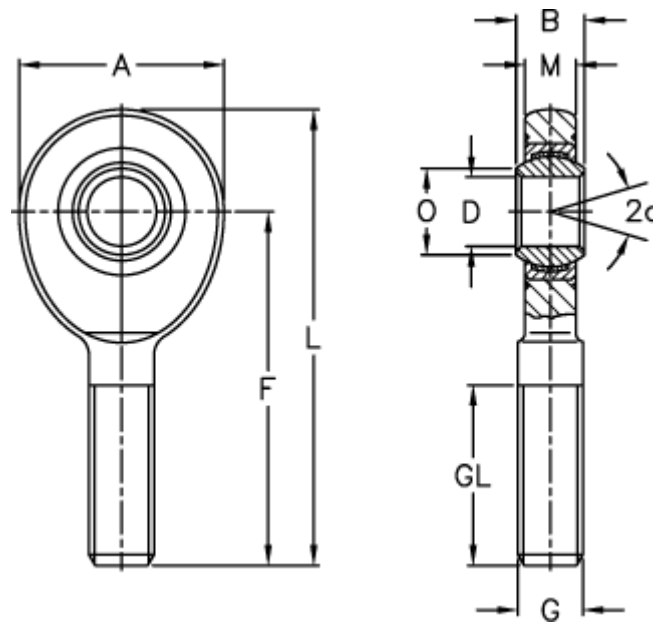

Article number: 03469035  
 Description: Fluro Rod end EA 35D-NIRO  
 Note: 35

## Measures

A	= 82	L	= 181
a (degrees)	= 6	M	= 21
B	= 25	O	= 39.8
D	= 35	Static drive kN	= 111
Dynamic drive (kN)	= 153	Weight	= 1400
F	= 140		
g	= M36x3		
GL	= 82		